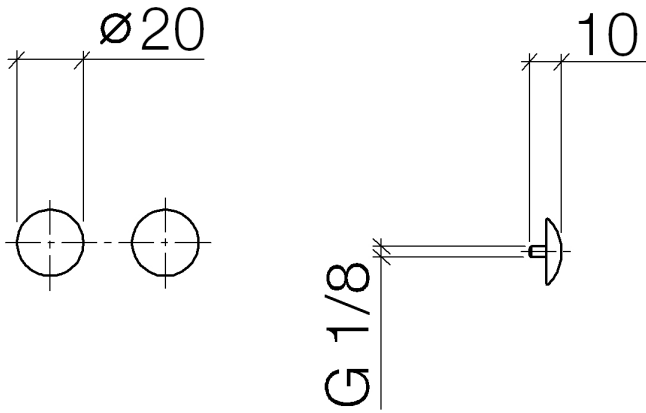

12 801 970

• 1 pair

Including retaining screws available under order no.
12 800 970-FF

Fits: IMO, LULU, MADISON, MEM, TARA,
CL.1, LISSÉ, VAIA, META, CYO

	Brushed Dark Platinum	12 801 970-99
	Chrome	12 801 970-00
	Brushed Platinum	12 801 970-06
	Platinum	12 801 970-08
	Durabress (23kt Gold)	12 801 970-09
	Dark Chrome	12 801 970-19
	Light Gold	12 801 970-26
	Brushed Light Gold	12 801 970-27
	Brushed Durabress (23kt Gold)	12 801 970-28
	Matte Black	12 801 970-33
	Brushed Bronze	12 801 970-42
	Brushed Champagne (22kt Gold)	12 801 970-46
	Champagne (22kt Gold)	12 801 970-47
	Brushed Chrome	12 801 970-93

12 801 970

Decorative caps for Perfecto - Brushed Dark Platinum

IMO

12 801 970

Parts for other
finishes can be found
here: [Chrome](#)

Spare parts list

No.	Item Number	Name	Quantity used	Delivery time
1	09 30 30 060-99	screw	2	30